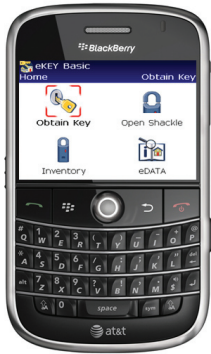

# Smartphones you can use as your lockbox key

Add Supra eKEY software to any smartphone listed below and turn it into your lockbox key. Devices not on this list are not supported for use with eKEY software.

## BlackBerry smartphones\*

8800 series (8820, 8830, 8830 World Edition)  
Bold  
Curve (8310, 8320, 8330, 8520, 8900)  
Pearl (8120, 8130)  
Pearl Flip (8220)  
Storm (9530)  
Tour (9630)

*\*BlackBerrys require the use of a Fob*