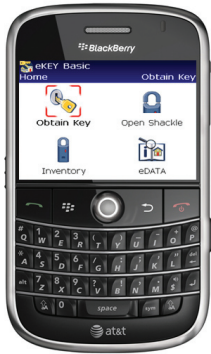

Smartphones you can use as your lockbox key

Add Supra eKEY software to any smartphone listed below and turn it into your lockbox key. Devices not on this list are not supported for use with eKEY software.

BlackBerry smartphones*

8800 series (8820, 8830, 8830 World Edition)
Bold
Curve (8310, 8320, 8330, 8520, 8900)
Pearl (8120, 8130)
Pearl Flip (8220)
Storm (9530)
Tour (9630)

**BlackBerrys require the use of a Fob*