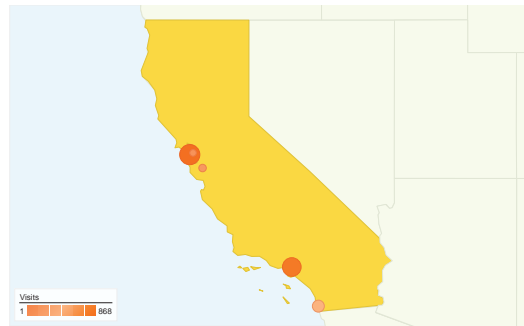

### Site Usage

**283,637** Visits

**26.91%** Bounce Rate

**6,491,392** Pageviews

**00:11:08** Avg. Time on Site

**22.89** Pages/Visit

**30.95%** % New Visits

### Visitors Overview

**Visitors**  
**115,227**

### State Detail: California

### Visits for all visitors

**Visits**  
**283,637**